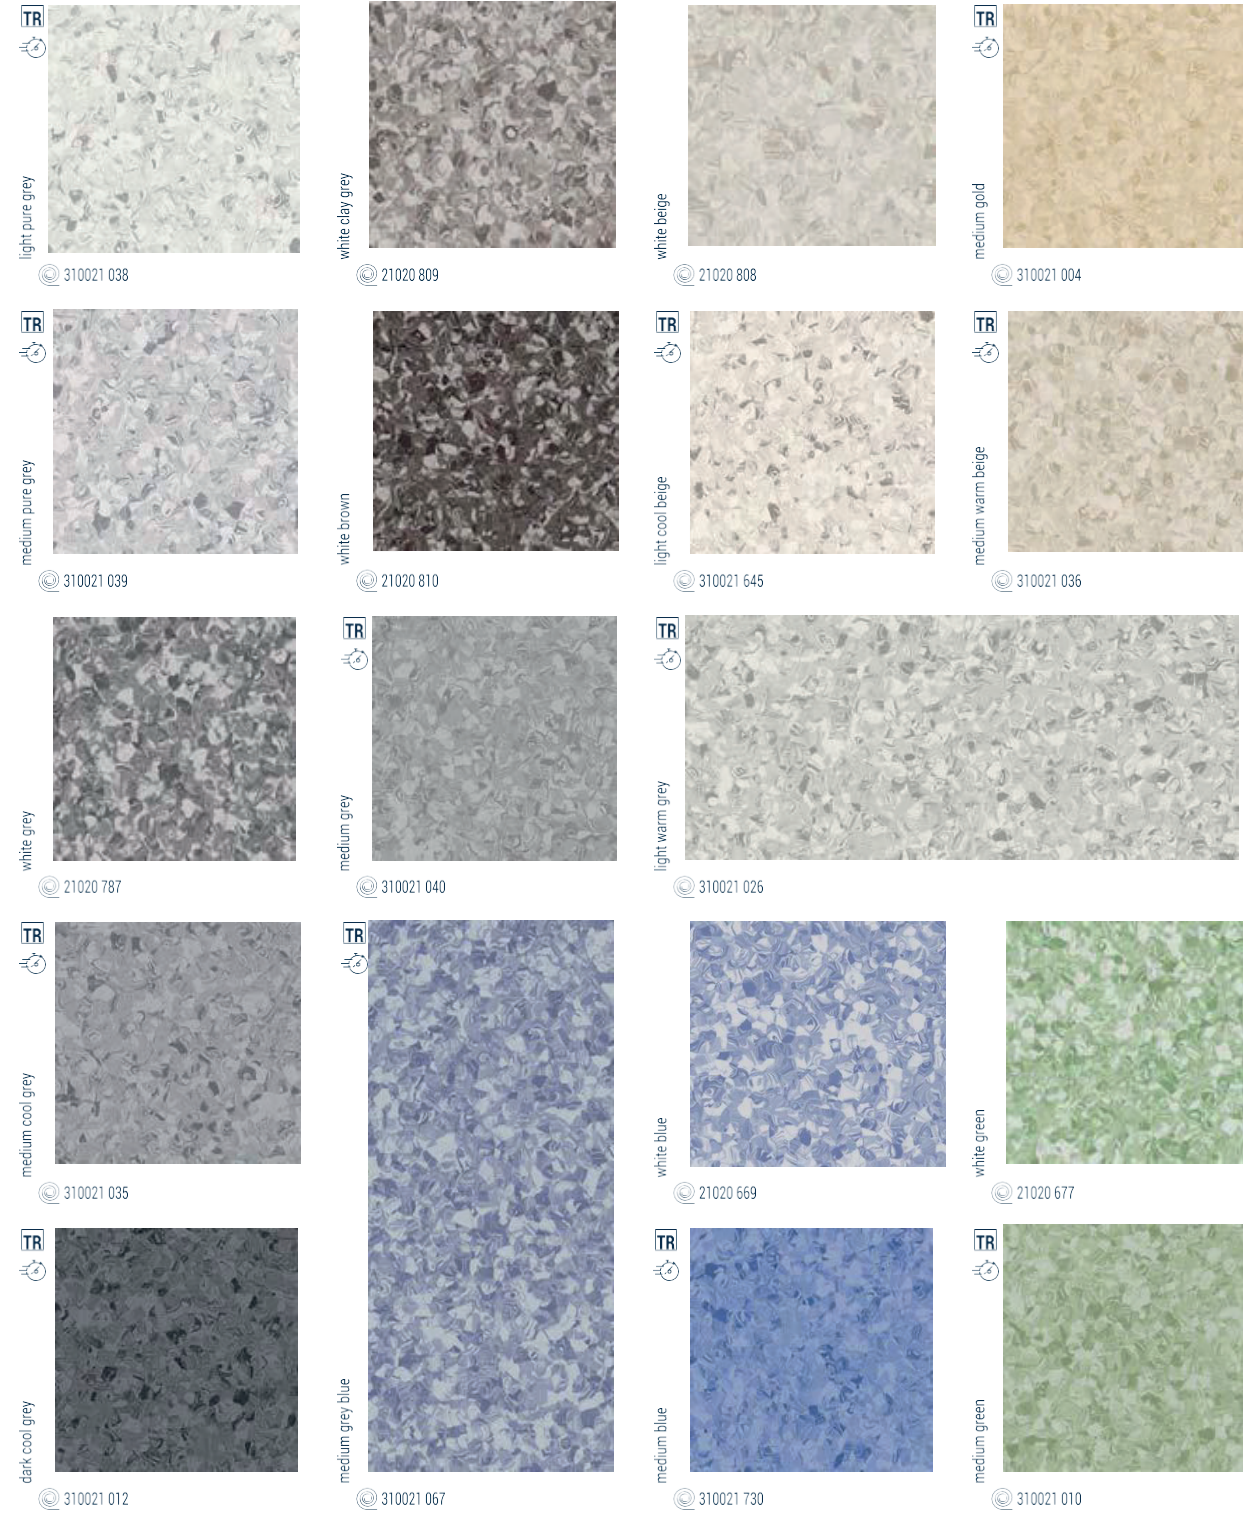

Eclipse Premium Classic collection