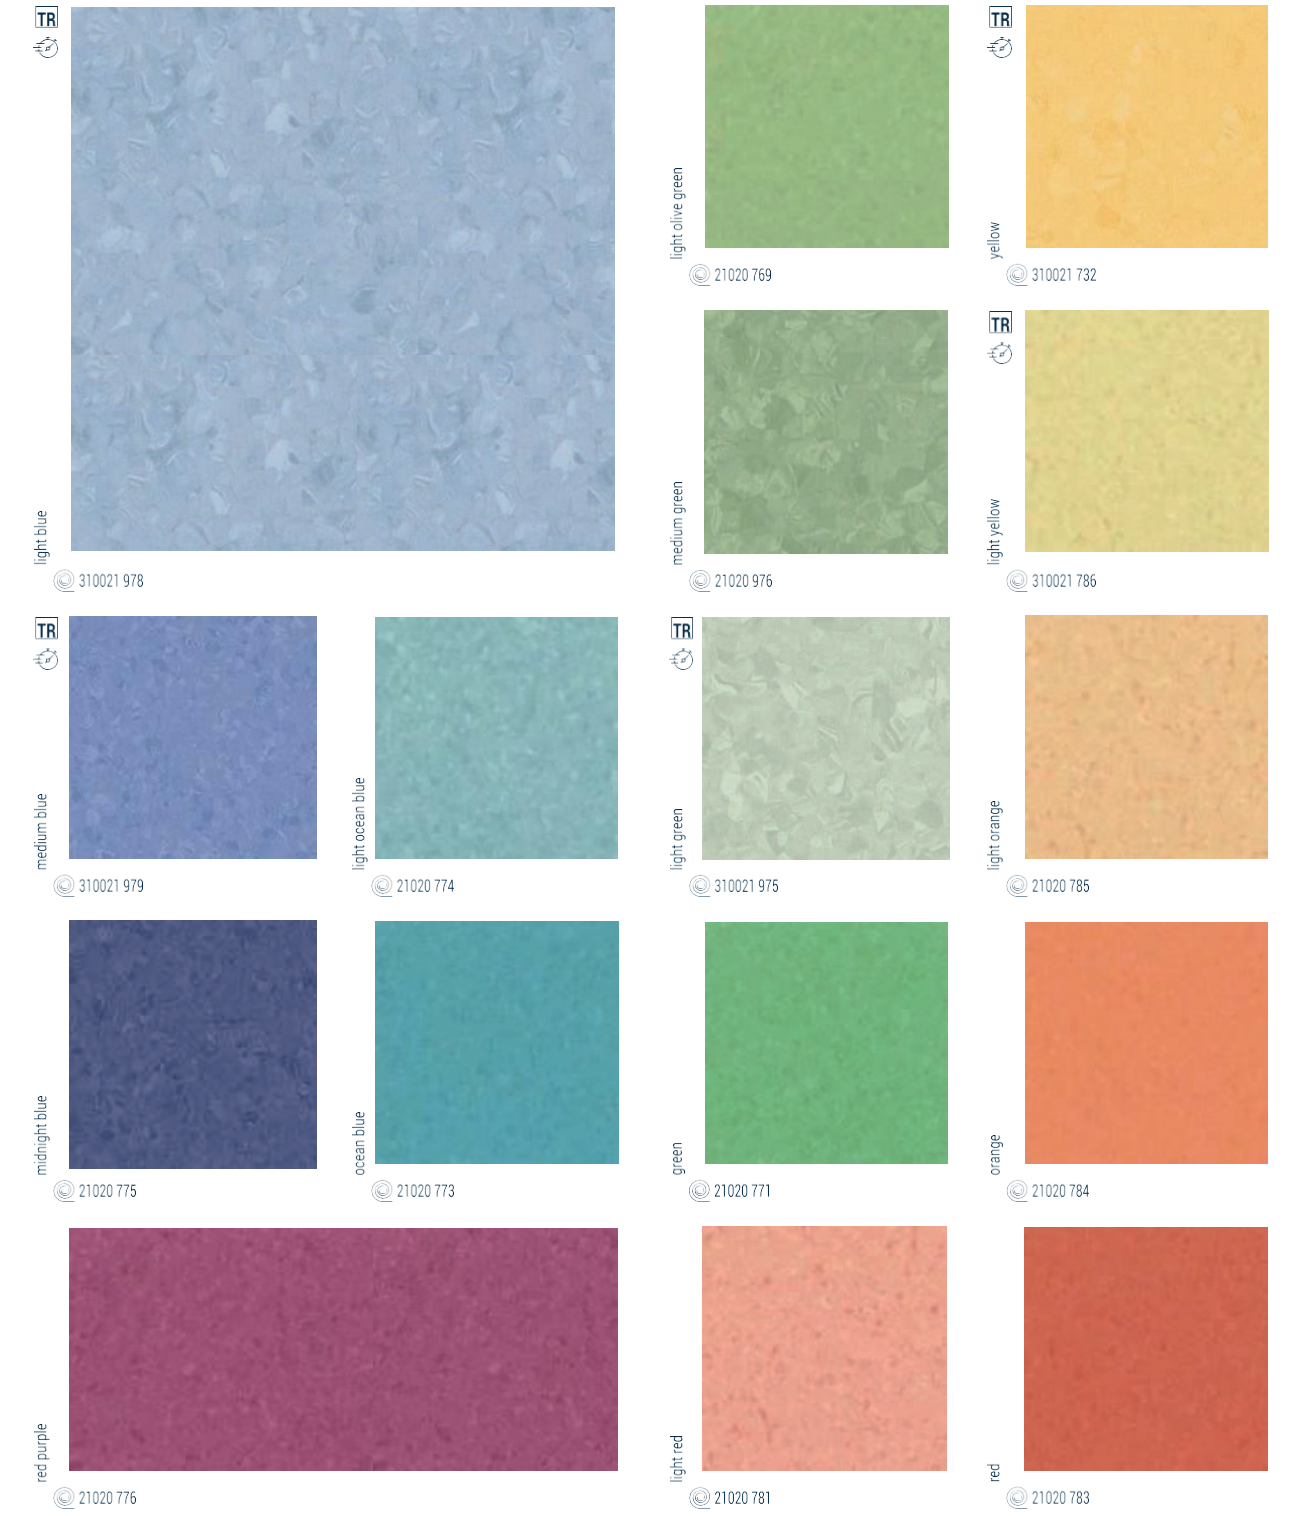

Eclipse Premium Spirit collection