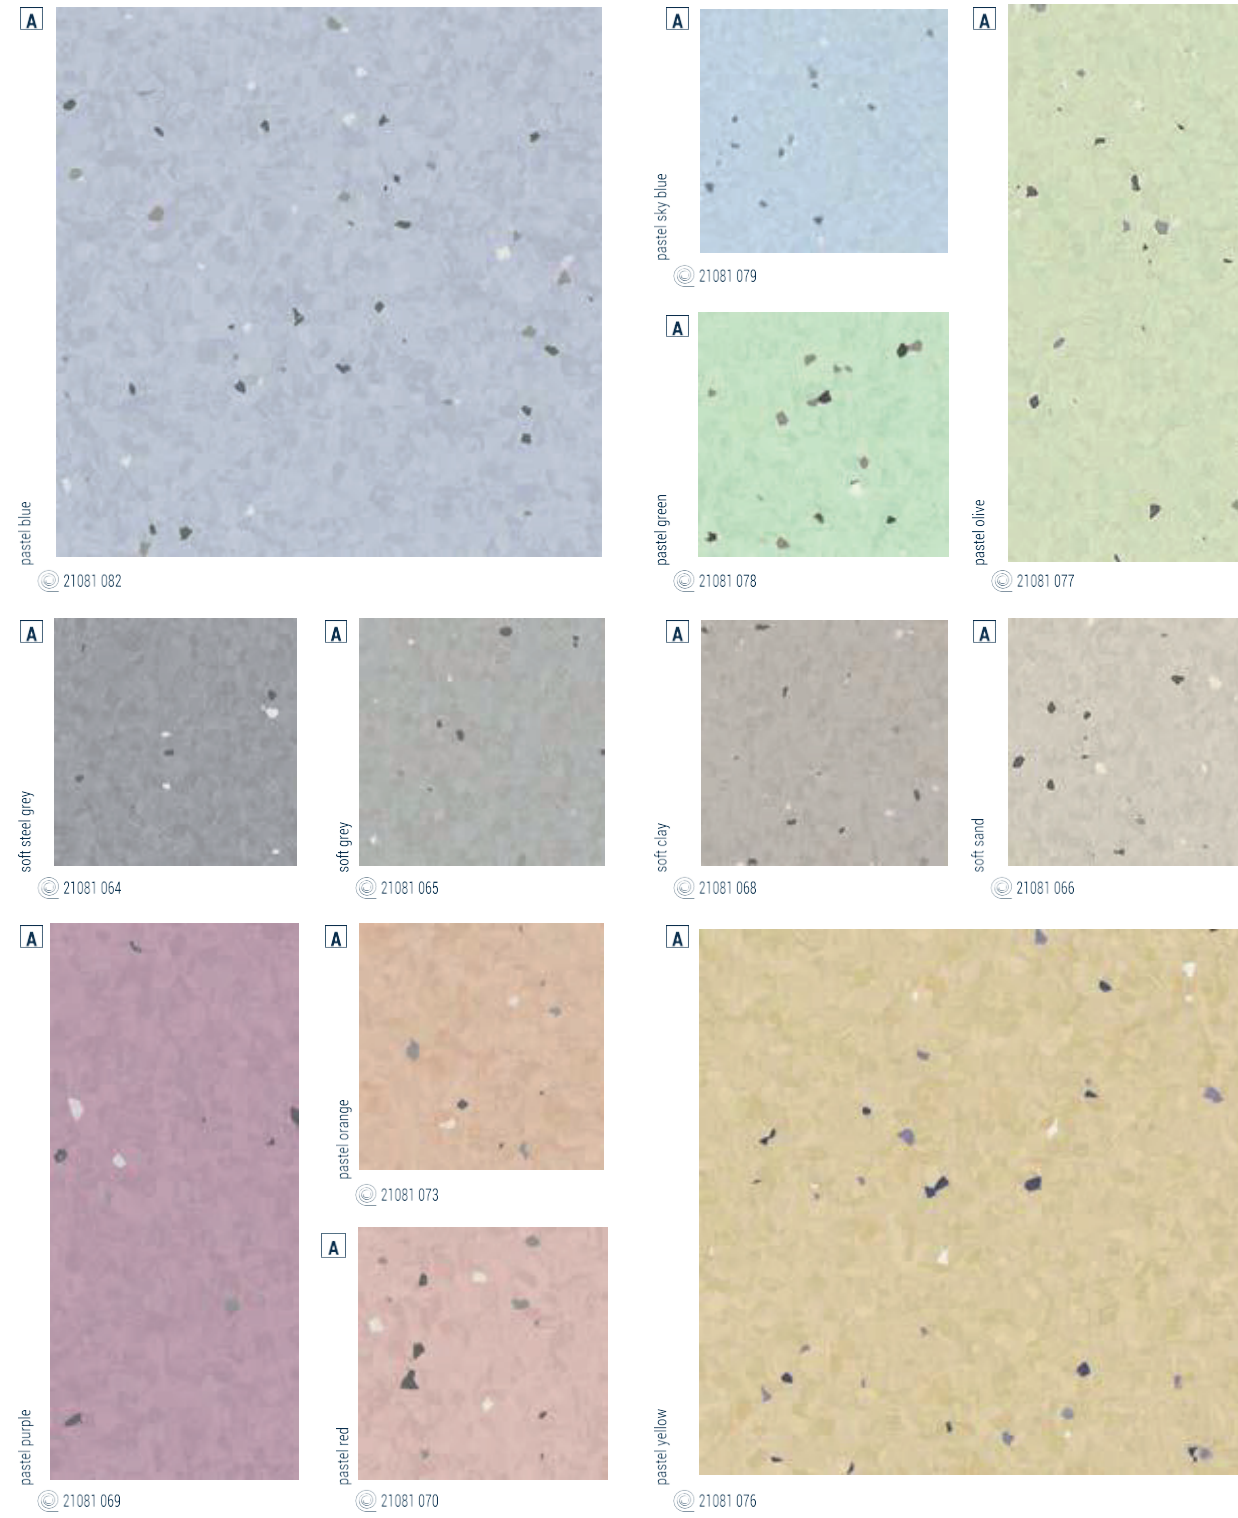

Eclipse Premium Spectra collection

ECLIPSE PREMIUM – HOMOGENEOUS VINYL / HOMOJEN VİNİL

Uyumlu Kaynak kordonları - NCS - LRV Coordinated Welding rods - NCS - LRV

Eclipse Premium Spirit / Acoustic	Renkler	NCS No.	LRV	Kaynak Kordonları Multicolour	Kaynak Kordonları Uni
701	light grey	S 2000-N	57%	1290 356	1287 837
707	black	S 8502-B	6%	1290 390	1287 340
708	dark warm grey	S 6502-Y	16%	1290 391	1287 906
709	warm grey	S 3502-Y	38%	1290 122	1287 524
717	medium grey	S 4500-N	30%	1290 170	1292 383
720	dark clay grey	S 5005-Y50R	24%	1290 392	1287 498
725	dark brown	S 7005-Y50R	13%	1290 309	1287 013
732	yellow	S 1040-Y20R	60%	1290 166	1287 504
767	sand	S 2010-Y30R	56%	1290 393	1291 681
768	dark bric	S 5020-Y70R	19%	1290 394	1287 916
769	light olive green	S 2020-G60Y	50%	1290 395	1287 442
771	green	S 3030-G20Y	32%	1290 396	1287 915
773	ocean blue	S 3030-B10G	29%	1290 397	1287 641
774	light ocean blue	S 2020-B10G	44%	1290 398	1287 609
775	midnight blue	S 5030-R80B	12%	1290 399	1288 384
776	red purple	S 3050-R20B	15%	1290 400	1287 905
781	light red	S 1030-Y90R	48%	1290 401	1287 904
783	red	S 2050-Y80R	22%	1290 402	1287 908
784	orange	S 1050-Y60R	41%	1290 403	1288 339
785	light orange	S 1020-Y40R	61%	1290 404	1287 903
786	light yellow	S 1020-Y20R	65%	1290 405	1287 771
963	light pure grey	S 1502-R	63%	1290 214	1287 617
964	medium pure grey	S 2002-R50B	56%	1290 167	1287 446
965	grey	S 3000-N	45%	1290 237	1287 638
967	medium cool grey	S 3502-B	37%	1290 168	1287 606
968	dark cool grey	S 6502-B	15%	1290 171	1287 392
969	light cool beige	S 1505-Y60R	62%	1290 172	1288 255
970	medium cool beige	S 2005-Y60R	54%	1290 200	1289 121
972	light beige	S 1005-Y40R	71%	1290 128	1291 809
973	medium warm beige	S 2005-Y40R	55%	1290 174	1291 352
974	dark warm beige	S 3010-Y40R	39%	1290 175	1287 378
975	light green	S 2010-G30Y	53%	1290 176	1287 401
976	medium green	S 3020-G30Y	37%	1290 177	1287 605
978	light blue	S 2020-R80B	43%	1290 211	1287 613
979	medium blue	S 3030-R80B	27%	1290 205	1287 610
988	clay grey	S 4005-Y50R	31%	1290 203	1287 170

LRV = Luminous Reflectance Value (Işık Yansıtma Değeri)

Çok renkli ve tek renkli kaynak kordonları

Eclipse Premium koleksiyonundaki her renk için renk ve desen koordineli kaynak kordonları mevcuttur.

Döşemenin rengi ve tasarımı ile uyumlu olan kontrast renkleriyle kaynak kordonları her zaman mükemmel bir son dokunuş sağlar.

Multicoloured and Uni welding rods

Colour and pattern coordinated welding rods are available for every colour in the Eclipse Premium collection.

With contrasting colour chips that coordinate with the flooring's accent colour and design, the welding rods always provide the perfect finishing touch.

Çok renkli kaynak kordonları Multicolour welding rod

Spectra için tek renkli kaynak kordonları Uni welding rod for Spectra

ECLIPSE PREMIUM – HOMOGENEOUS VINYL / HOMOJEN VİNİL